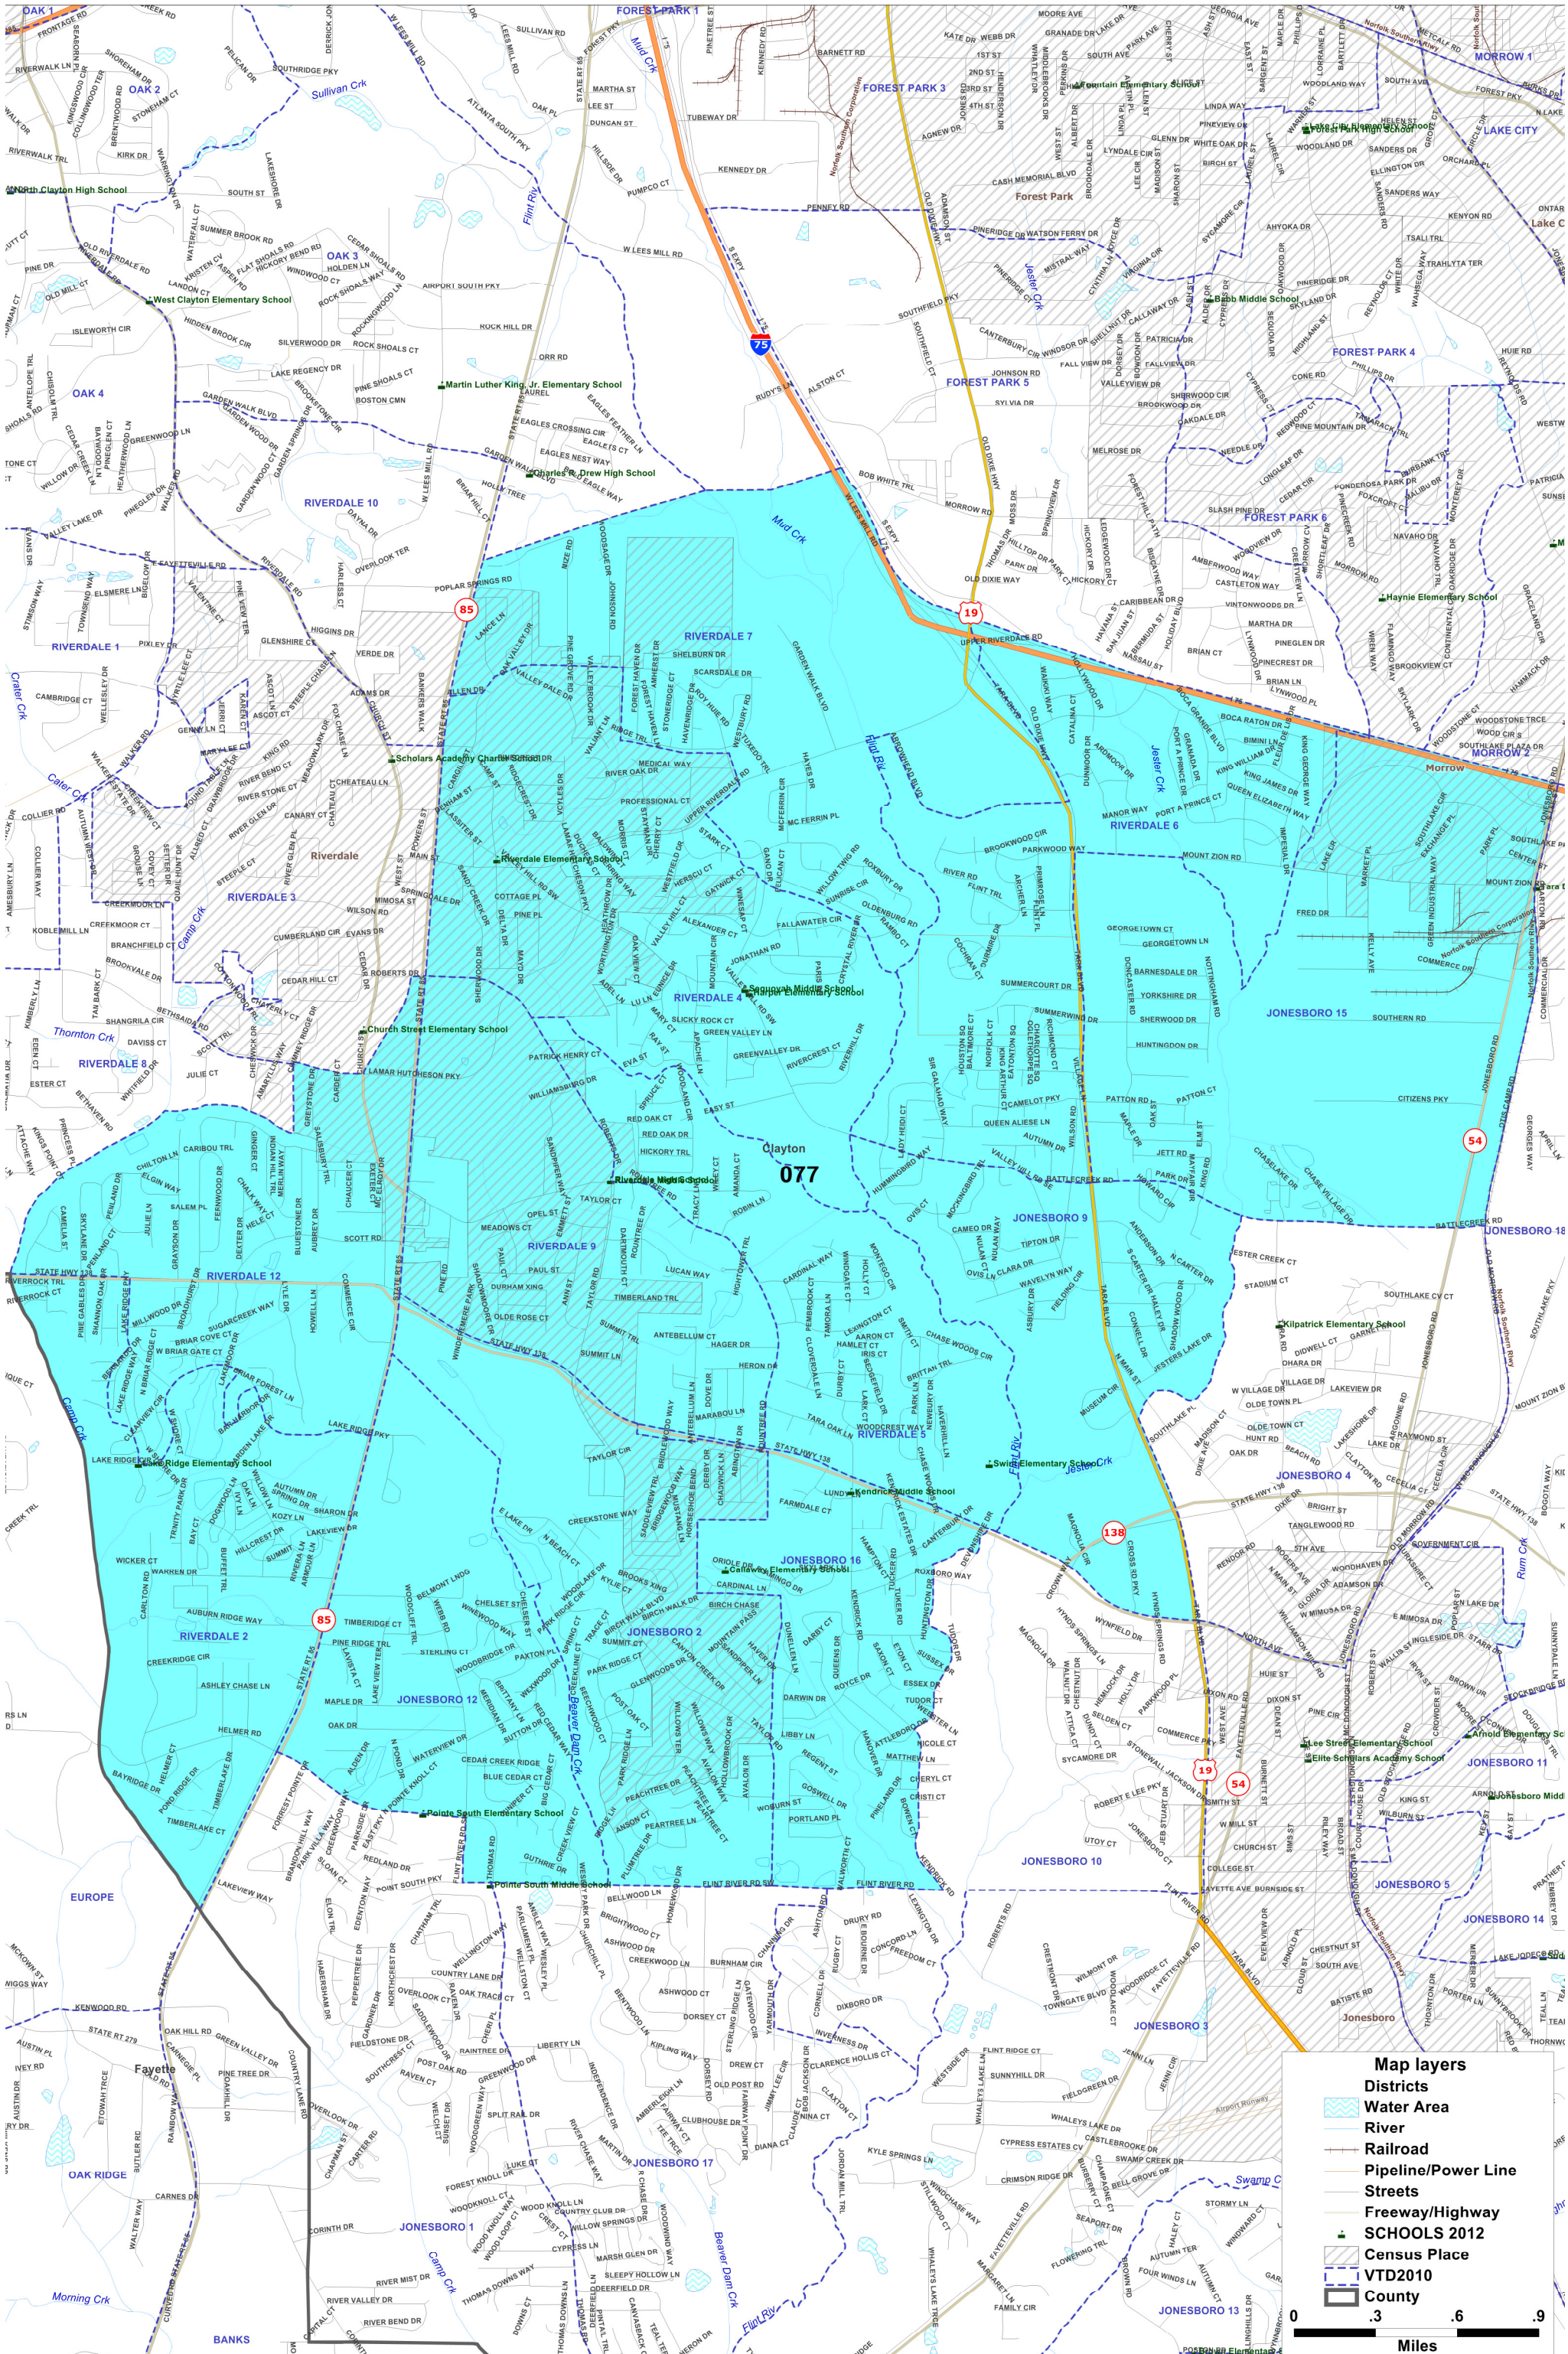

Georgia House of Representatives District 077

Map layers

- Districts
- Water Area
- River
- Railroad
- Pipeline/Power Line
- Streets
- Freeway/Highway
- SCHOOLS 2012
- Census Place
- VTD2010
- County

0 .3 .6 .9
Miles