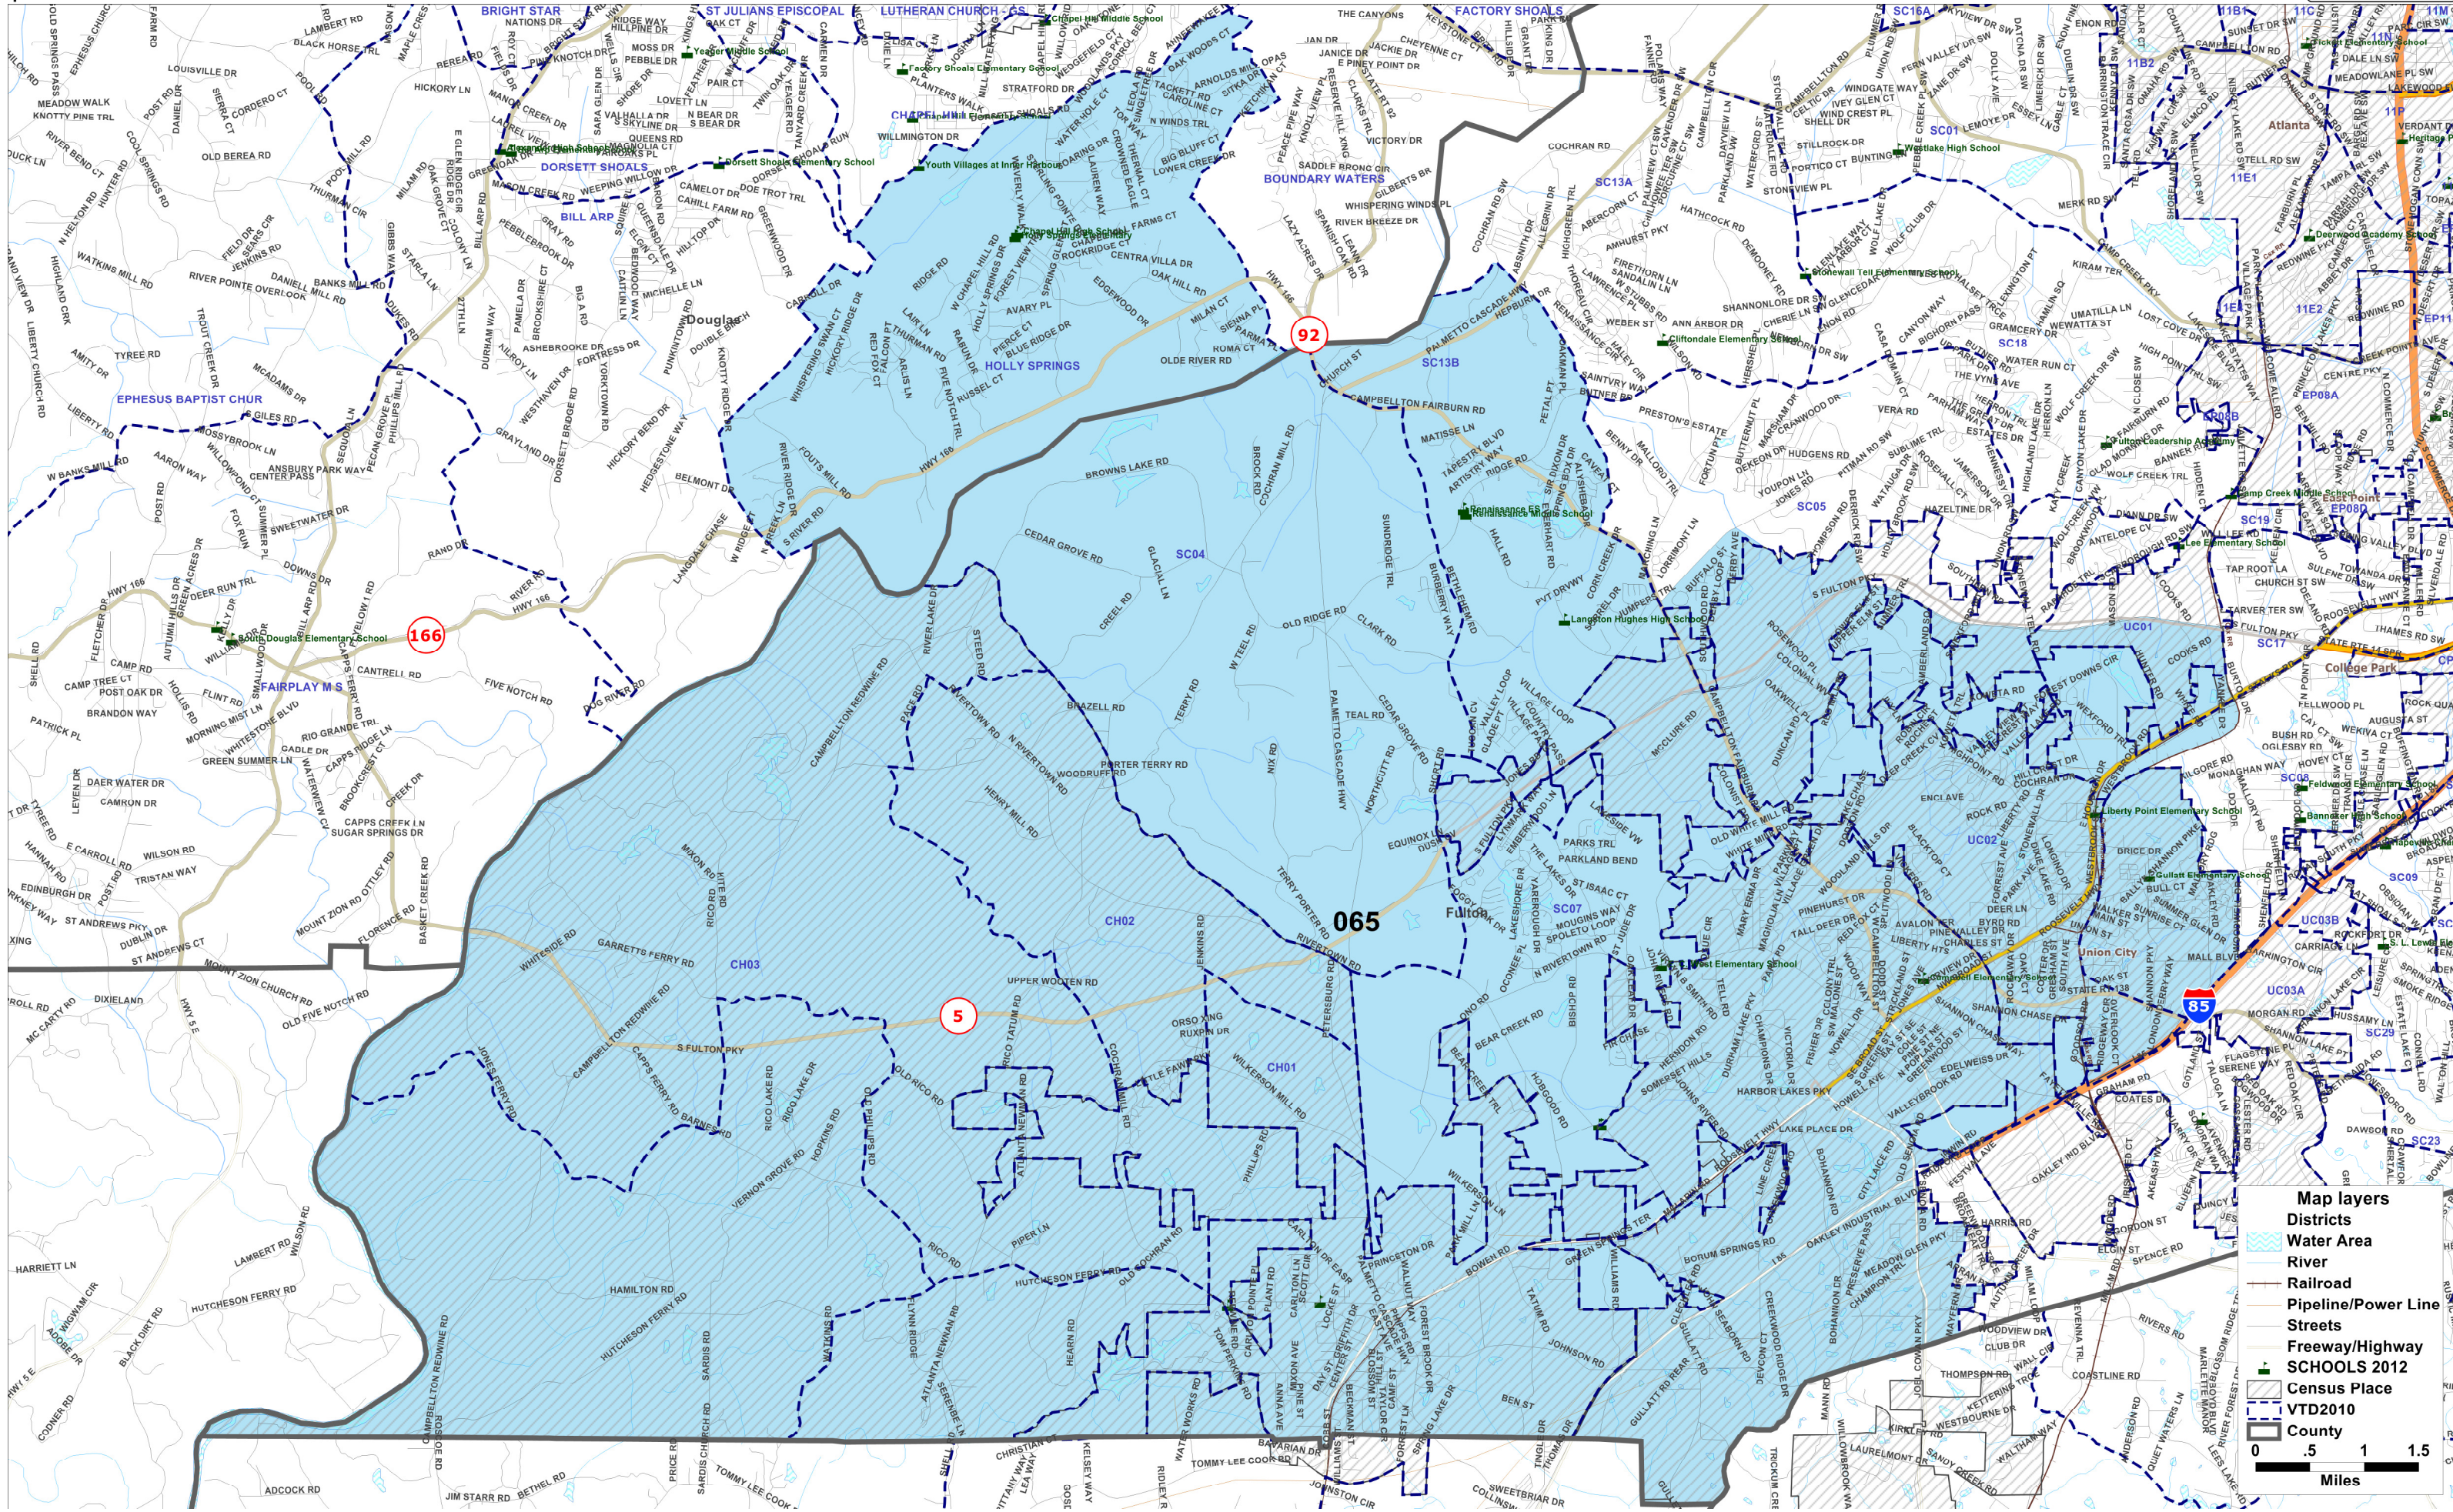

Georgia House of Representatives District 065

Map layers

- Districts
- Water Area
- River
- Railroad
- Pipeline/Power Line
- Streets
- Freeway/Highway
- SCHOOLS 2012
- Census Place
- VTD2010
- County

0 .5 1 1.5
Miles